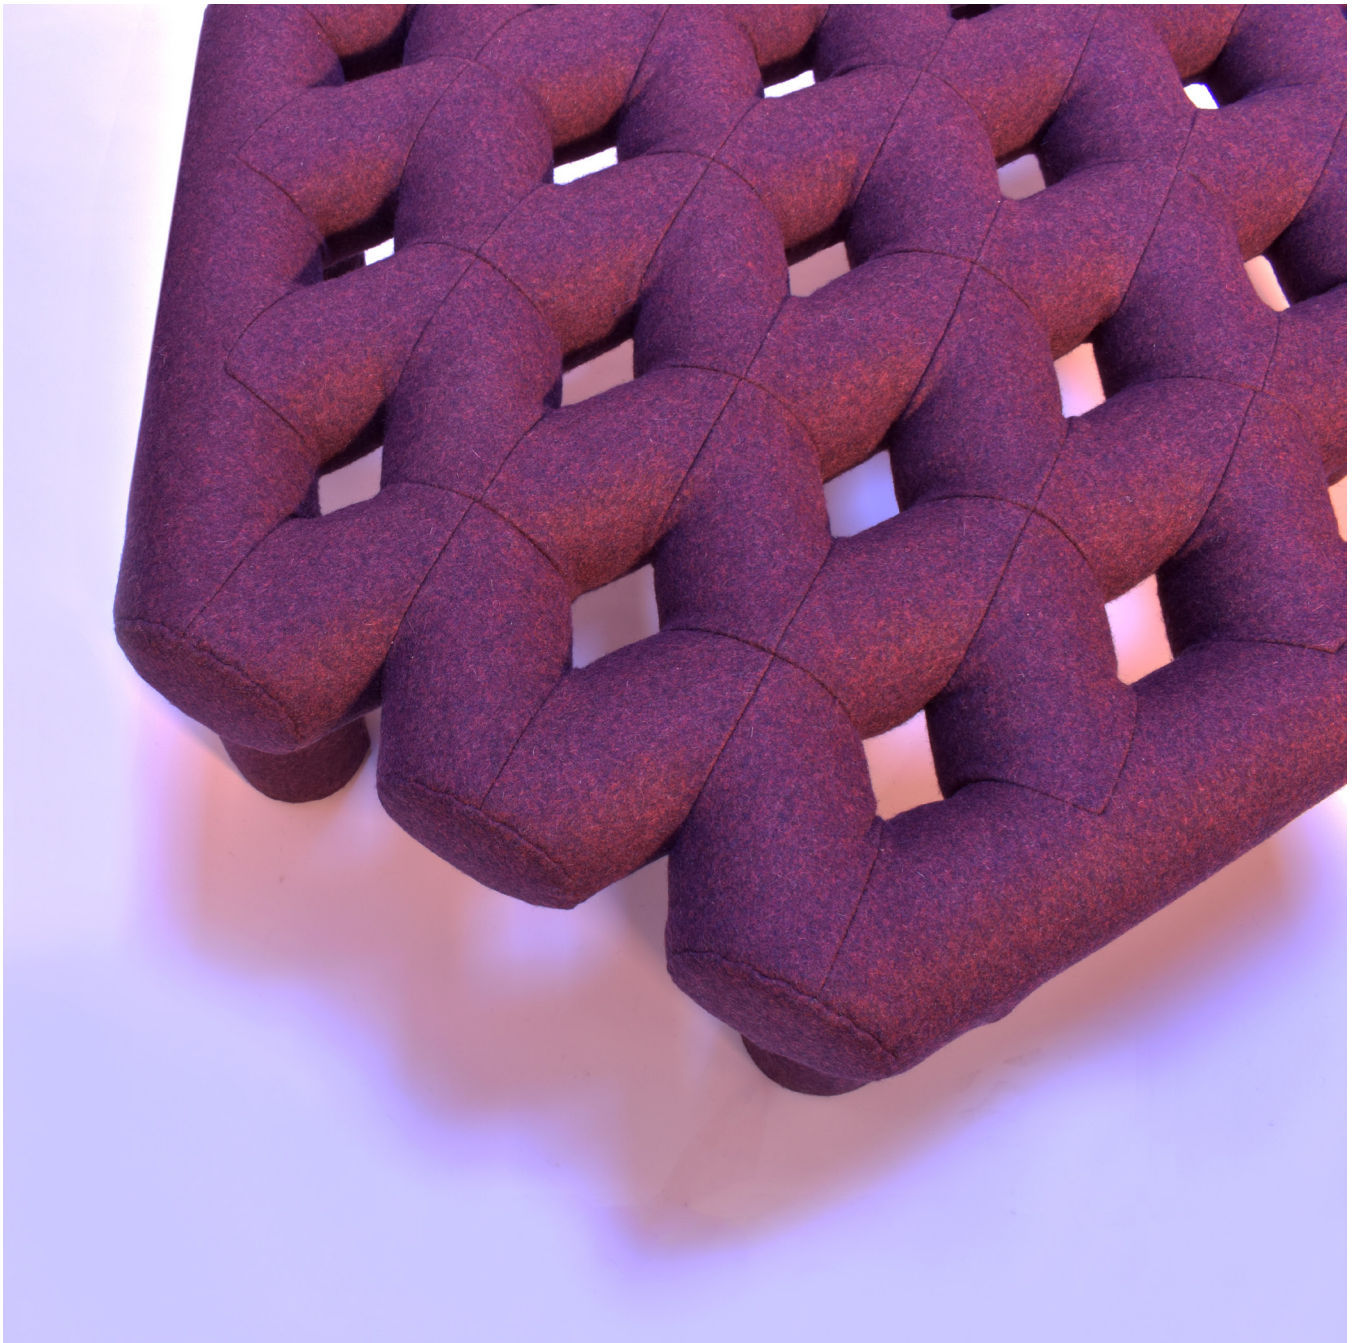

## Soft Diamond Seat 5.6.25

2021

Bourne

100% Wool Felt, Upholstery Foam, Steel Frame

### *Technical*

Dimensions: 3'-3"W x 4'-0"H x 1'-4"D  
Fabric: Devina Melange 681, Kvadrat  
Weight: 55 lbs