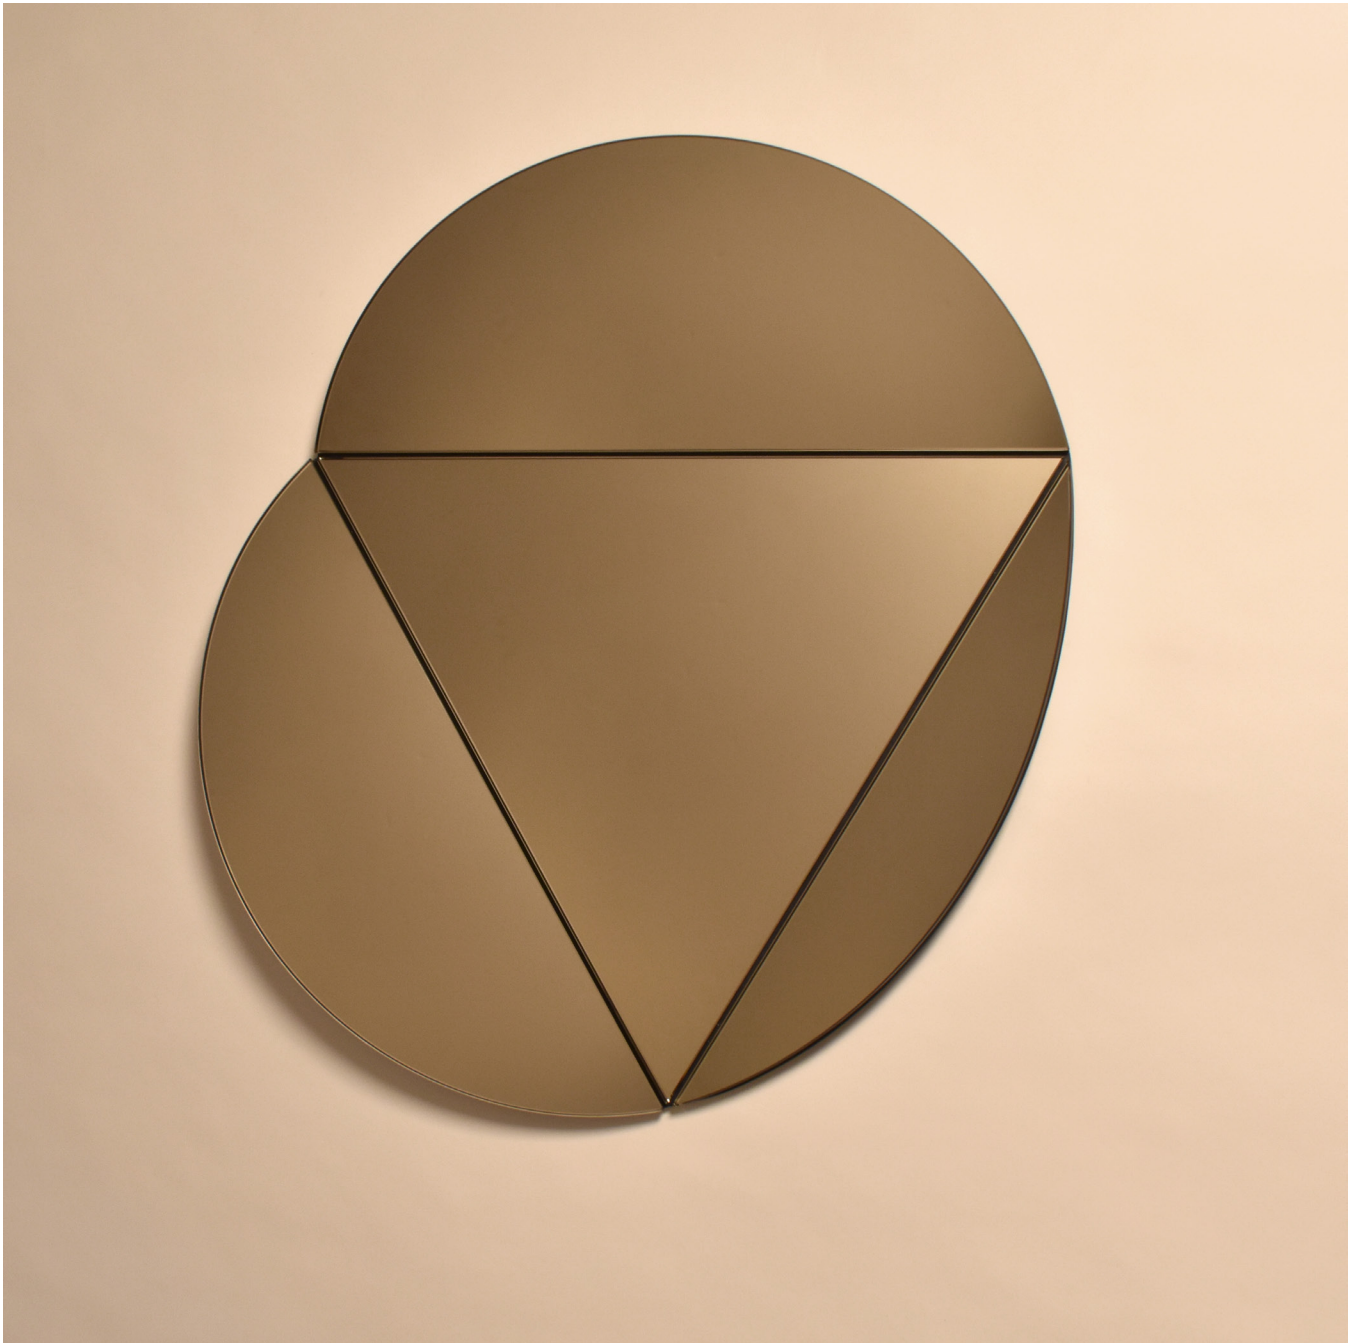

Segment Mirror - Bronze 4 pcs

2021

Wall Mirror

Bronze Mirror, Wood Frame

Segment Mirror - Bronze 4 pcs

2021

Wall Mirror

Bronze Mirror, Wood Frame

Segment Mirror - Bronze 4 pcs

2021

Wall Mirror

Bronze Mirror, Wood Frame

Cost

Price: \$ 3000.00

Lead Time: 12 weeks

Technical

Dimensions: 1'-10"W x 2'-4"H x 3"D

Mirror: Bronze

Weight: 30 lbs

Segment Mirror - Black 6 pcs

2021

Wall Mirror

Black Mirror, Wood Frame

Segment Mirror - Black 6 pcs