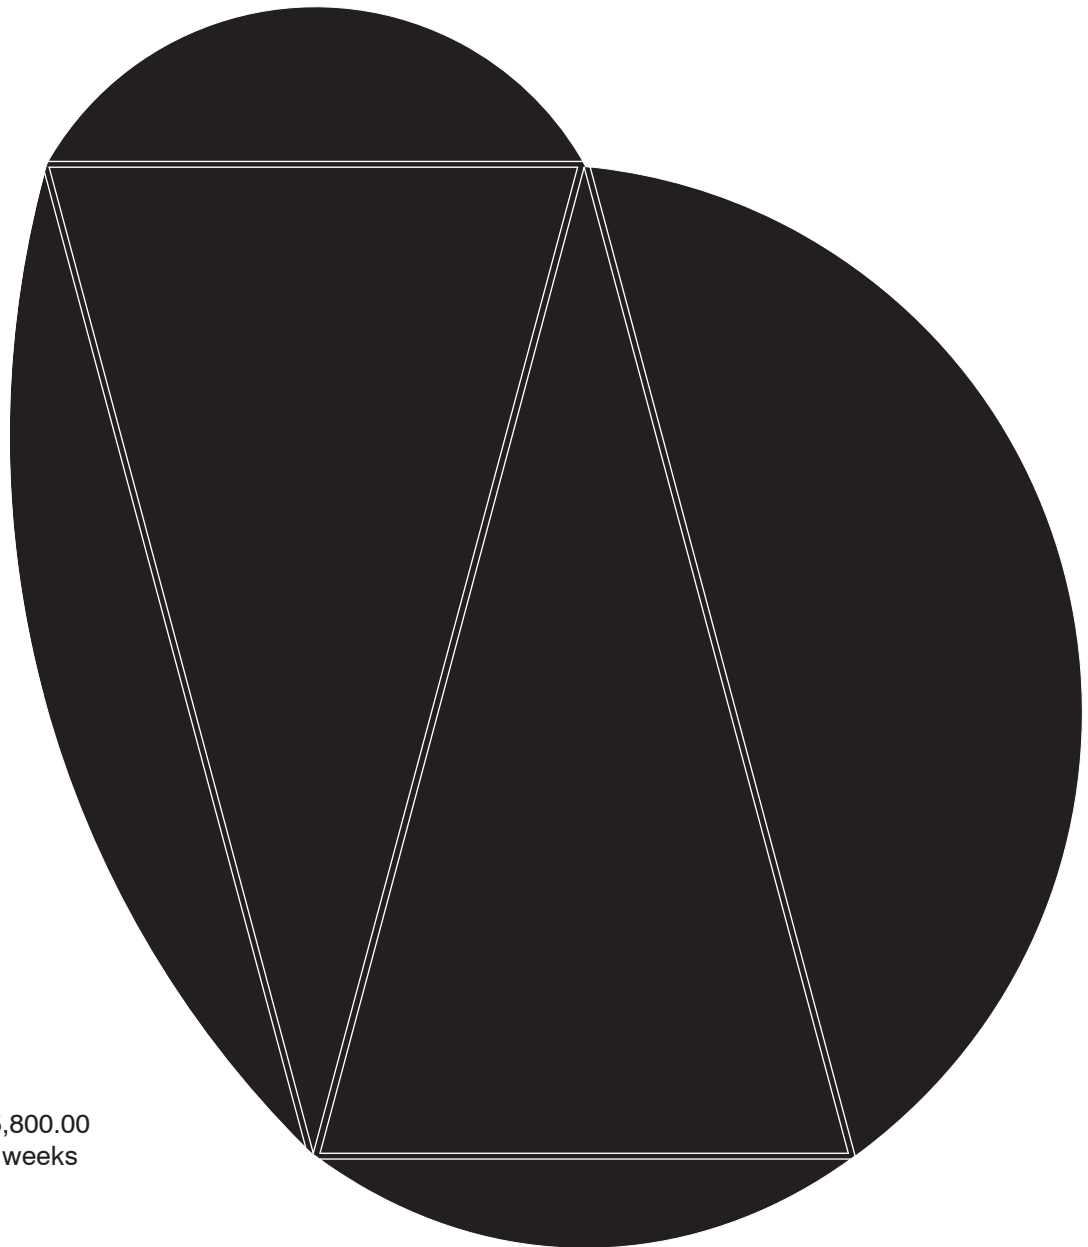

Dimensions: 1'-10"W x 2'-4"H x 3"D

Mirror: Bronze

Weight: 30 lbs

Segment Mirror - Black 6 pcs

2021

Wall Mirror

Black Mirror, Wood Frame

Segment Mirror - Black 6 pcs

2021

Wall Mirror

Black Mirror, Wood Frame

Cost

Price: \$ 5,800.00
Lead Time: 12 weeks

Technical

Dimensions: 3'-11"W x 3'-3"H x 3"D
Mirror: Black
Weight: 60 lbs