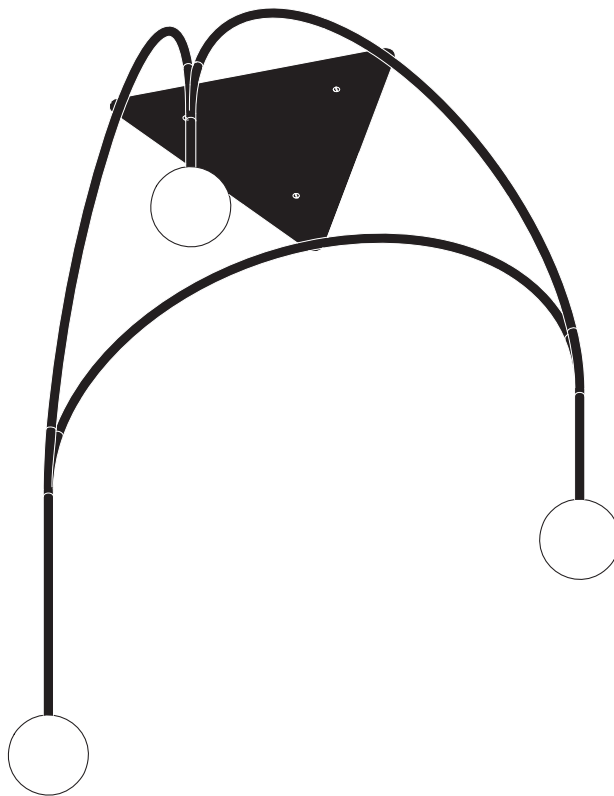

2021

Chandelier

Blackened Brass, Blown Glass Globes, LED's

Rib-Vault Light - 3 Bulb - 7.5”R

2021

Chandelier

Blackened Brass, Blown Glass Globes, LED's

Cost

Price: \$ 2,200.00
Lead Time: 12 weeks

Technical

Dimensions: 13”W x 15”D x 36”H
Socket/Lamp: G4 LED Bulb
Watt/Volt: 2.5w ea; 120v
Lamp Detail: 250 lumens ea, 2700 kelvin, 25000 hrs
Dimmer: ELV

Rib-Vault Light - 3 Bulb

2021

Chandelier

Blackened Brass, Blown Glass Globes, LED's

Rib-Vault Chandelier - 3 Bulb - 13”R

2021

Chandelier

Blackened Brass, Blown Glass Globes, LED's

Cost

Price: \$ 2,800.00
Lead Time: 12 weeks

Technical

Dimensions: 26”W x 20-1/2”D x 28”H
Socket/Lamp: G4 LED Bulb
Watt/Volt: 2.5w ea; 120v
Lamp Detail: 250 lumens ea, 2700 kelvin, 25000 hrs
Dimmer: ELV

Rib-Vault Light - 5 Bulb