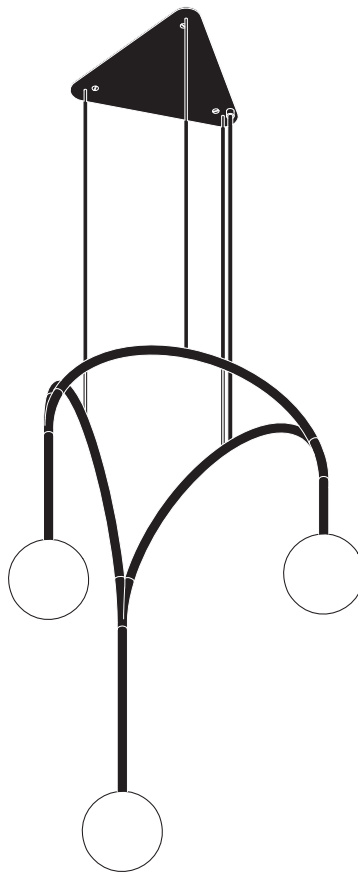

Cost

Price: \$ 12,600.00
Lead Time: 16 weeks

Technical

Dimensions: 28"W x 52"L x 30"H
Socket/Lamp: G4 LED Bulb
Watt/Volt: 2.5w ea; 120v
Lamp Detail: 250 lumens ea, 2700 kelvin, 25000 hrs
Dimmer: ELV

Rib-Vault Light - 3 Bulb

2021

Chandelier

Blackened Brass, Blown Glass Globes, LED's

Rib-Vault Light - 3 Bulb - 7.5”R

2021

Chandelier

Blackened Brass, Blown Glass Globes, LED's

Cost

Price: \$ 2,200.00
Lead Time: 12 weeks

Technical

Dimensions: 13”W x 15”D x 36”H
Socket/Lamp: G4 LED Bulb
Watt/Volt: 2.5w ea; 120v
Lamp Detail: 250 lumens ea, 2700 kelvin, 25000 hrs
Dimmer: ELV

Rib-Vault Light - 3 Bulb

Price: \$ 2,800.00
Lead Time: 12 weeks

Technical

Dimensions: 26”W x 20-1/2”D x 28”H
Socket/Lamp: G4 LED Bulb
Watt/Volt: 2.5w ea; 120v
Lamp Detail: 250 lumens ea, 2700 kelvin, 25000 hrs
Dimmer: ELV

Rib-Vault Light - 5 Bulb