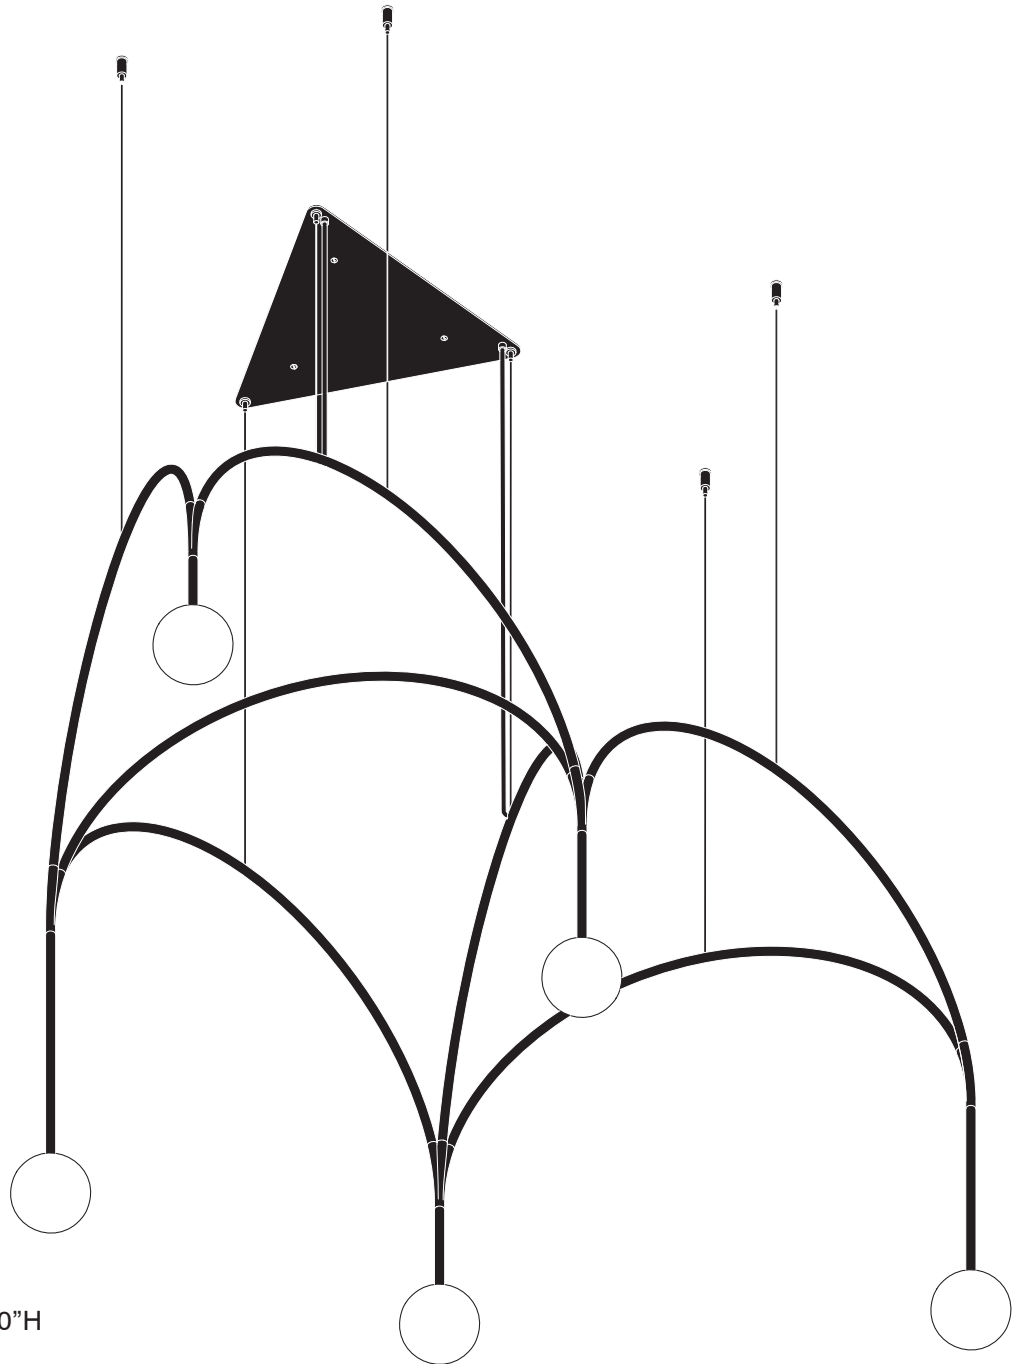

Price: \$ 2,800.00
Lead Time: 12 weeks

Technical

Dimensions: 26”W x 20-1/2”D x 28”H
Socket/Lamp: G4 LED Bulb
Watt/Volt: 2.5w ea; 120v
Lamp Detail: 250 lumens ea, 2700 kelvin, 25000 hrs
Dimmer: ELV

Rib-Vault Light - 5 Bulb

2022

Chandelier

Blackened Brass, Blown Glass Globes, LED's

Rib-Vault Chandelier - 5 Bulb

2021

Chandelier

Blackened Brass, Blown Glass Globes, LED's

Cost

Price: \$ 5,250.00
Lead Time: 12 weeks

Technical

Dimensions: 28"W x 52"L x 30"H
Socket/Lamp: G4 LED Bulb
Watt/Volt: 2.5w ea; 120v
Lamp Detail: 250 lumens ea, 2700 kelvin, 25000 hrs
Dimmer: ELV

Rib-Vault Chandelier - 6 Bulb

2021

Chandelier

Blackened Brass, Blown Glass Globes, LED's

Cost

Price: \$ 6,000.00
Lead Time: 12 weeks

Technical

Dimensions: 28"W x 52"L x 30"H
Socket/Lamp: G4 LED Bulb
Watt/Volt: 2.5w ea; 120v
Lamp Detail: 250 lumens ea, 2700 kelvin, 25000 hrs
Dimmer: ELV