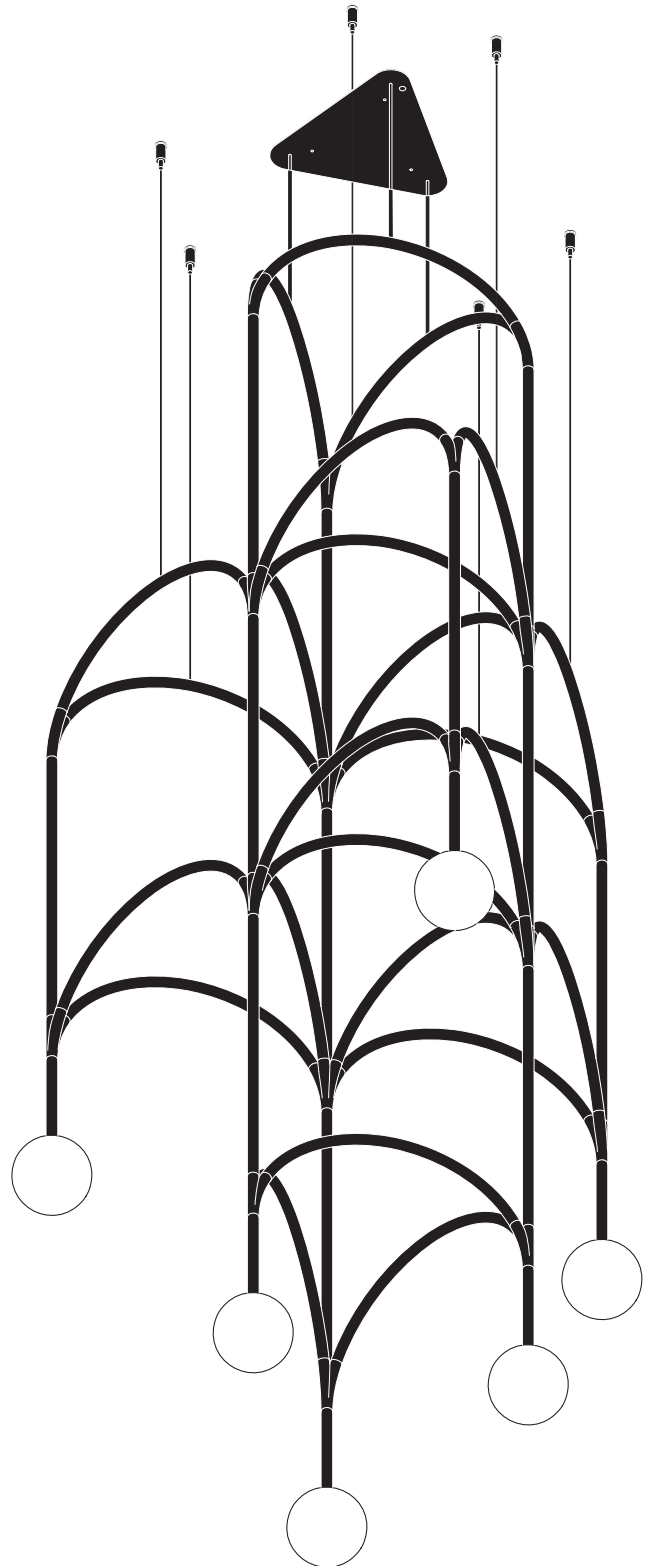

Rib-Vault Light - 6 Bulb Tiered

2023

Chandelier

Blackened Brass, Blown Glass Globes, LED's

Rib-Vault Chandelier - 6 Bulb Tiered

2023

Chandelier

Blackened Brass, Blown Glass Globes, LED's

Cost

Price: \$ 12,600.00
Lead Time: 16 weeks

Technical

Dimensions: 28"W x 52"L x 30"H
Socket/Lamp: G4 LED Bulb
Watt/Volt: 2.5w ea; 120v
Lamp Detail: 250 lumens ea, 2700 kelvin, 25000 hrs
Dimmer: ELV

Rib-Vault Light - 3 Bulb

2021

Chandelier

Blackened Brass, Blown Glass Globes, LED's

Rib-Vault Light - 3 Bulb - 7.5”R

2021

Chandelier

Blackened Brass, Blown Glass Globes, LED's

Cost

Price: \$ 2,200.00
Lead Time: 12 weeks

Technical

Dimensions: 13”W x 15”D x 36”H
Socket/Lamp: G4 LED Bulb
Watt/Volt: 2.5w ea; 120v
Lamp Detail: 250 lumens ea, 2700 kelvin, 25000 hrs
Dimmer: ELV

Rib-Vault Light - 3 Bulb