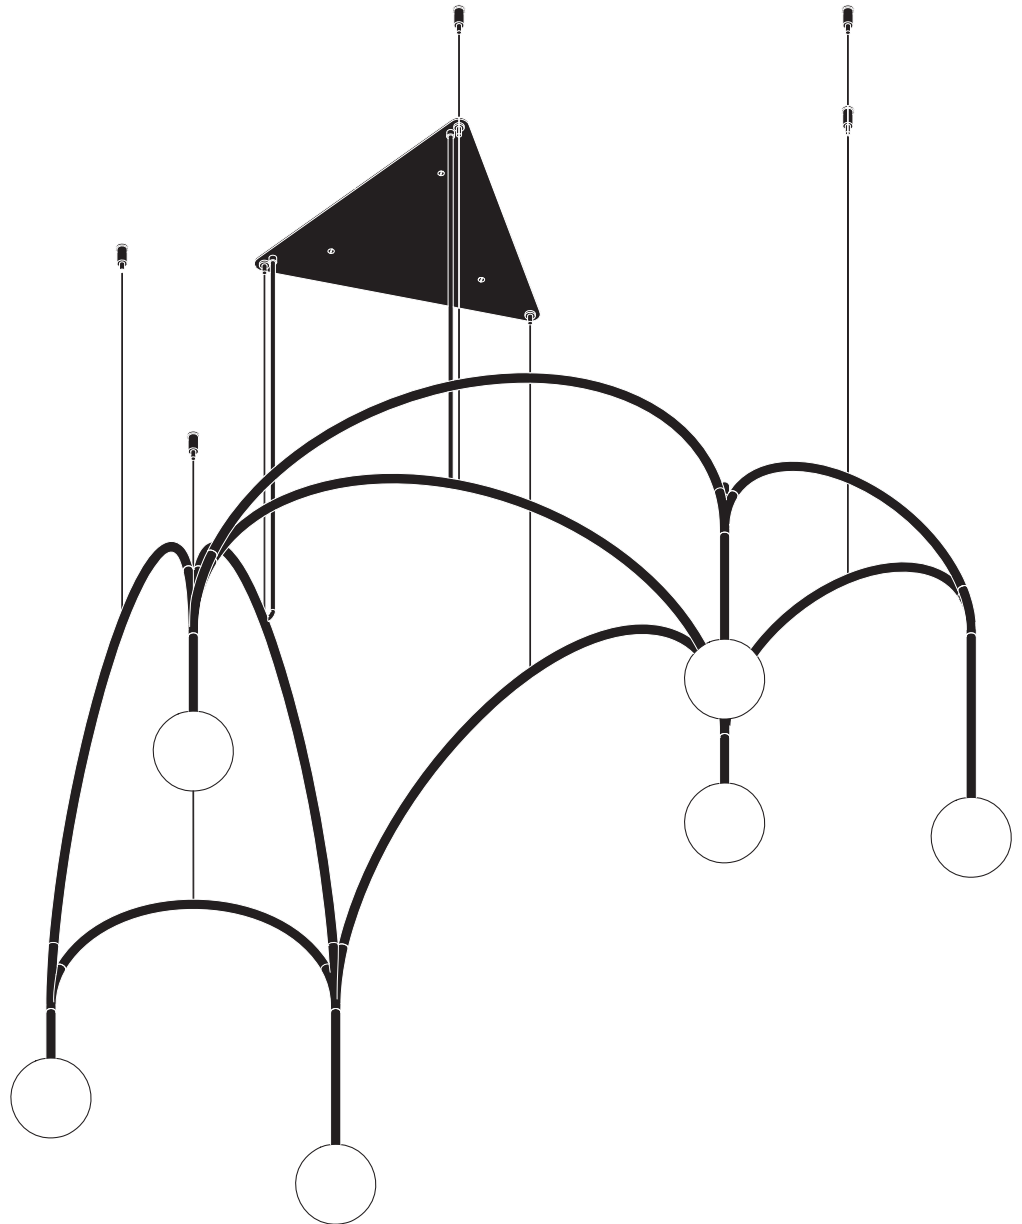

Price: \$ 2,800.00
Lead Time: 12 weeks

Technical

Dimensions: 26”W x 20-1/2”D x 28”H
Socket/Lamp: G4 LED Bulb
Watt/Volt: 2.5w ea; 120v
Lamp Detail: 250 lumens ea, 2700 kelvin, 25000 hrs
Dimmer: ELV

Rib-Vault Light - 5 Bulb

Price: \$ 5,250.00
Lead Time: 12 weeks

Technical

Dimensions: 28"W x 52"L x 30"H
Socket/Lamp: G4 LED Bulb
Watt/Volt: 2.5w ea; 120v
Lamp Detail: 250 lumens ea, 2700 kelvin, 25000 hrs
Dimmer: ELV

Rib-Vault Chandelier - 6 Bulb

2021

Chandelier

Blackened Brass, Blown Glass Globes, LED's

Cost

Price: \$ 6,000.00
Lead Time: 12 weeks

Technical

Dimensions: 28"W x 52"L x 30"H
Socket/Lamp: G4 LED Bulb
Watt/Volt: 2.5w ea; 120v
Lamp Detail: 250 lumens ea, 2700 kelvin, 25000 hrs
Dimmer: ELV